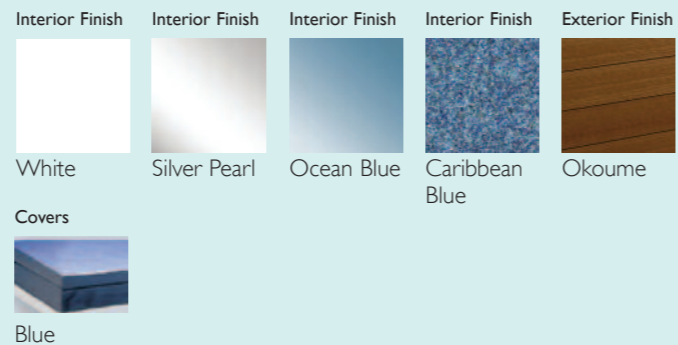

COLOUR COMBINATIONS JACUZZI® PROFILE

Steps & Tables

Product	Code
24" STEP	6473-269*
30" STEP	6473-270*
36" STEP	6473-271*
48" STEP	6473-272*
CORNER STEP	6473-062*
STOOL	6473-057*
PLANTER	6473-056*
36" TABLE	6473-058*
48" TABLE	6473-059*
WOODEN COFFEE TABLE 60X60	890000130
WOODEN STORAGE CHEST 60X60	890000140
WOODEN CORNER STEP	890000150
WOODEN PLANTER	890000160
WOODEN STEP 185	890000170
WOODEN STEP 200	890000180
WOODEN STEP 223	890000190
WOODEN BENCH 200	890000220

* Available in Roast Chestnut, Teak and Driftwood.

Water Treatment

Product	Code
CHLORINE STARTER KIT	CHLSTRKIT
OXIDISER STARTER KIT	OXISTRKIT
NO SCALE	NOSCALE1L
HARDNESS INCREASER	HDNSINC750
ALKALINITY INCREASER	ALKINC1KG
SPA CLEAR	SPACLEAR1L
SPA POLISH	SPAPOL500ML
pH INCREASER	PHINC1KG
NO FOAM	NOFOAM1L
pH DECREASER	PHDEC1KG
TEST STRIPS - CHLORINE	CHLTEST50
TEST STRIPS - OXIDISER	OXITEST50
CHLORINE GRANULES 55%	CHLGRAN551KG
FILTER CLEANER	FILTCLEAN400
BROMINE TABLETS	BRMTBL1KG

OXIDISER	OXIDISER1KG
ALGAECIDE	ALGAECIDE1L
EVERYDAY CLEANER	EVRYCLN500ML
35mg OZONATOR	6473-126
50mg OZONATOR	6473-124
250mg OZONATOR	6473-125
J-200 50 SQ FT FILTER	373045
J-200 95 SQ FT FILTER	2540-381
J-300 60 SQ FT FILTER DISP	6000-383A
J-400 40 SQ FT FILTER	2540-387
J-400 75 SQ FT FILTER	2540-383

Sundries

Product	Code
COVER PROTECTOR 2.29M	6473-016
COVER PROTECTOR 2.13M	6473-024
COVERMATE I MANUAL	6473-025
COVERMATE III 2007	6473-027
COVERMATE III J470/J480	6473-028
SPA PAD	6473-118
BASEBOARD LIGHTING	2472-660
SAFET RAIL	6473-037
SPA CADDY	6473-035
SPA VACUUM	AQSPAVAC
SPA DRAIN	6473-146
SPA BOOST SEAT	BOOSTSEAT
CHAMPAGNE GLASSES	J4UGLASSES
BATH TOWEL	JBHTTOWELWHI
BATH ROBE	JBTHROBEMWHITE
SPA SLIPPERS	JSLPRSWHISM
JACUZZI DUCK	SMLDUCK
JACUZZI COLOUR CHANGING DUCK	COLOURDUCK

JACUZZI UK
WOODLANDS
ROYDSDALE WAY
EUROWAY TRADING ESTATE
BRADFORD
WEST YORKSHIRE
BD4 6SE

TEL. 01274 654700
BROCHURE REQUEST: 0800 0181522

www.jacuzzi.co.uk

Jacuzzi® is a registered trademark of Jacuzzi Inc.

SALES ENQUIRIES:
TEL: 01274 471889
EMAIL: hottubsales@jacuzziuk.com

AFTERCARE ENQUIRIES:
TEL: 01274 471887
EMAIL: hottubsaftersales@jacuzziuk.com

Prices are inclusive of VAT at 20%.
Prices exclude delivery and installation/
commissioning. Our policy is one of continual
improvement and we reserve the right to change
the models and prices without prior notice.
Colours shown are as accurate as the printing
process will allow.

JPL01/11R

THE HOT TUB COLLECTION

www.jacuzzi.co.uk